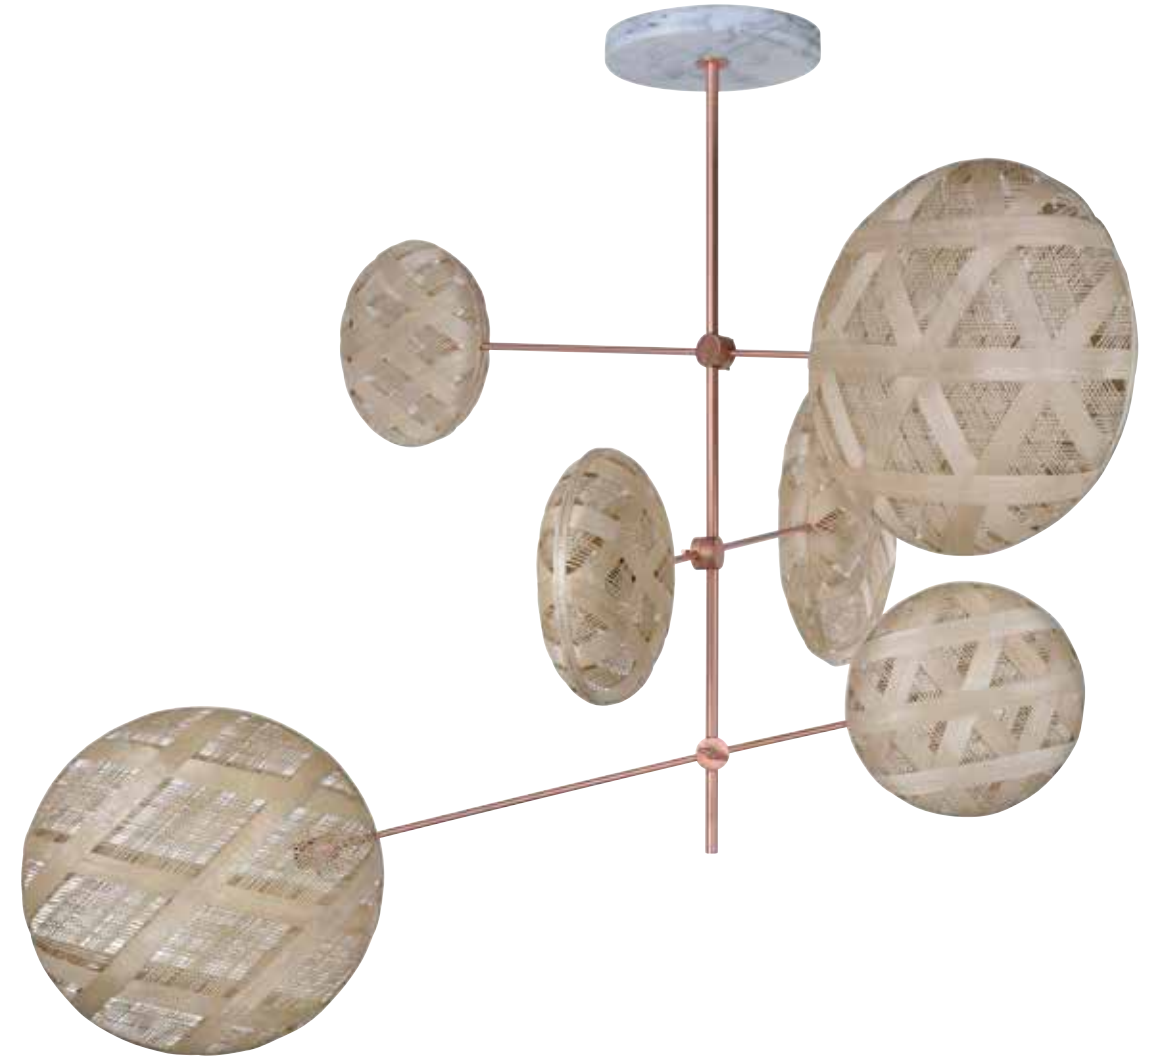

I have interested in natural materials and Forestier gave me a chance to develop new lamps by focusing on the sustainable materials.”

1

2

3

STRUCTURE PENDANT LAMP CHANPEN

6 lights **without shade**

H. 120 cm - Ø 100 cm