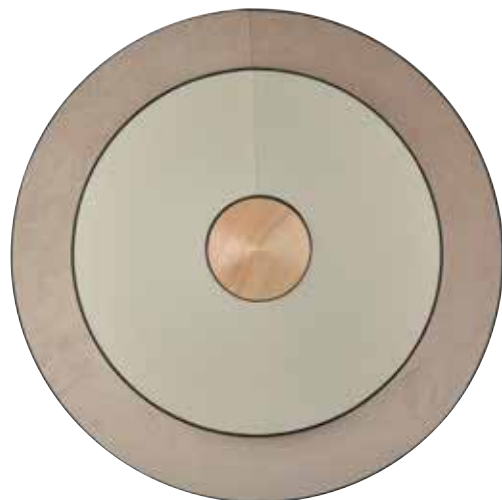

3

1

WALL LAMP CYMBAL S

H. 34 cm - l 34 cm - L 16 cm
LED 13W + 4,8 W / 3000K (included)

Midnite - **Ref. 21317**

Exists in Evergreen - **Ref. 21315**

Exists in Atlantic - **Ref. 21316**

Exists in Powder pink - **Ref. 21318**

Exists in Natural - **Ref. 21319**

Exists in Oro - **Ref. 21320**

Exists in Bronze - **Ref. 21321**

Material : velvet, cotton, wood, metal

2

WALL LAMP CYMBAL M

H. 50 cm - l 50 cm - L 22 cm
LED 18W + 6 W / 3000K (included)

Powder pink - **Ref. 21325**

Exists in Evergreen - **Ref. 21322**

Exists in Atlantic - **Ref. 21323**

Exists in Midnite - **Ref. 21324**

Exists in Natural - **Ref. 21326**

Exists in Oro - **Ref. 21327**

Exists in Bronze - **Ref. 21328**

Material : velvet, cotton, wood, metal

3

WALL LAMP CYMBAL L

H. 70 cm - l 70 cm - L 23 cm
LED 18W + 6 W / 3000K (included)

Natural - **Ref. 21333**

Exists in Evergreen - **Ref. 21329**

Exists in Atlantic - **Ref. 21330**

Exists in Midnite - **Ref. 21331**

Exists in Powder pink - **Ref. 21332**

Exists in Oro - **Ref. 21334**

Exists in Bronze - **Ref. 21335**

Material : velvet, cotton, wood, metal