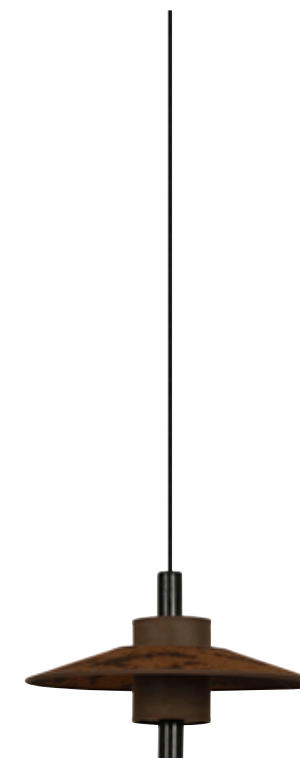

PENDANT LAMP THESEE S
H. 30 cm - Ø 38 cm
E27 - 1x15W (Ø45mm max)
Terracota - **Ref. 22200**
Material : marble, linen

Exist in :
Graphite - **Ref. 22199**
Ethnic - **Ref. 22201**
Natural - **Ref. 22202**
Tonka - **Ref. 22203**