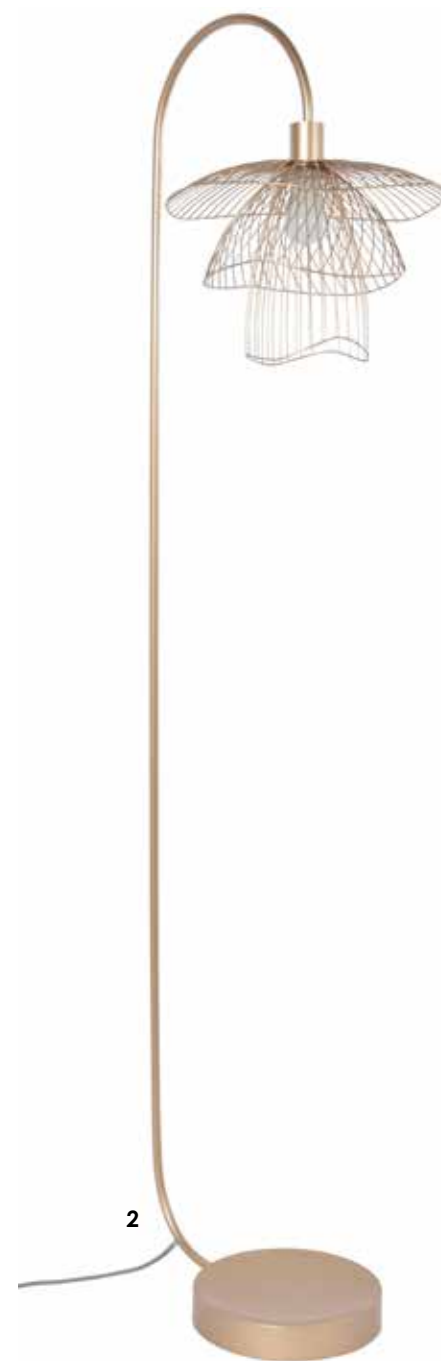

1

2

3

4

PENDANT LAMP PAPILLON XS

H. 25 cm - Ø 30 cm
E14 40W

- 1 Black - Ref. 20970**
 - 2 White - Ref. 20971**
 - 3 Metallic taupe - Ref. 20973**
 - 4 Gold - Ref. 20974**
- Material : metal

TABLE LAMP PAPILLON XS

H. 62 cm - L. 42 cm - Ø 30 cm
E14 40W

1 Black - Ref. 21000

2 White - Ref. 21001

3 Gold - Ref. 21004

Exists in Metallic taupe - **Ref. 21003**

Material : metal

FLOOR LAMP PAPILLON XS

H. 150 cm - L. 42 cm - Ø 30 cm
E14 40W