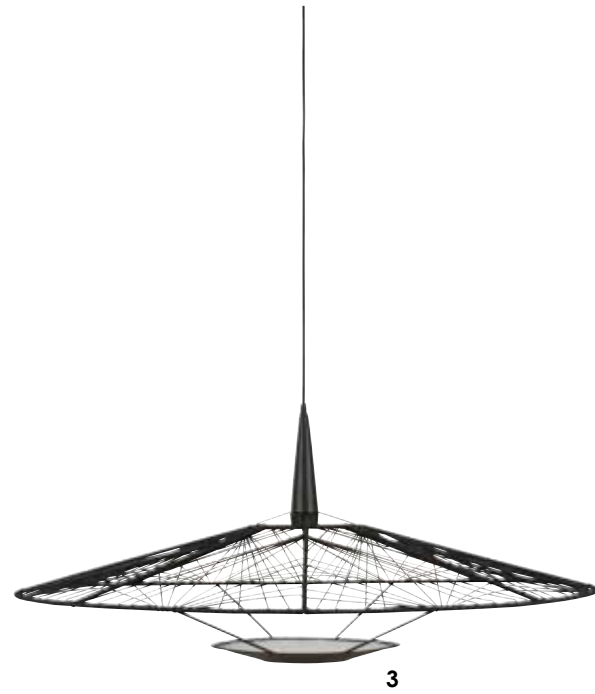

1   **PENDANT LAMP CARPA S**
H. 30 cm - Ø 34 cm
E27 40W
Black - **Ref. 21381**
Material : cotton, metal

2   **PENDANT LAMP CARPA M**
H. 35 cm - Ø 60 cm
E27 40W
Black - **Ref. 21285**
Material : cotton, metal

3   **PENDANT LAMP CARPA L**
H. 45 cm - Ø 100 cm
E27 40W
Black - **Ref. 21286**
Material : cotton, metal