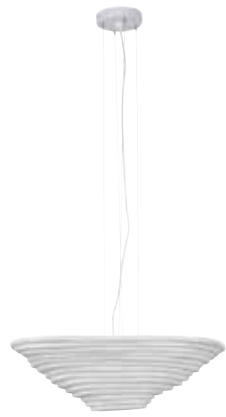

The Nebulis collection is the result of a unique encounter between nature, know-how and innovation in the heart of France.

PENDANT LAMP NEBULIS XS
H. 14 cm - L. 40 cm - l. 28 cm
E27 - 1x15W - IP20
White - **Ref. 21875**
Material : Silk