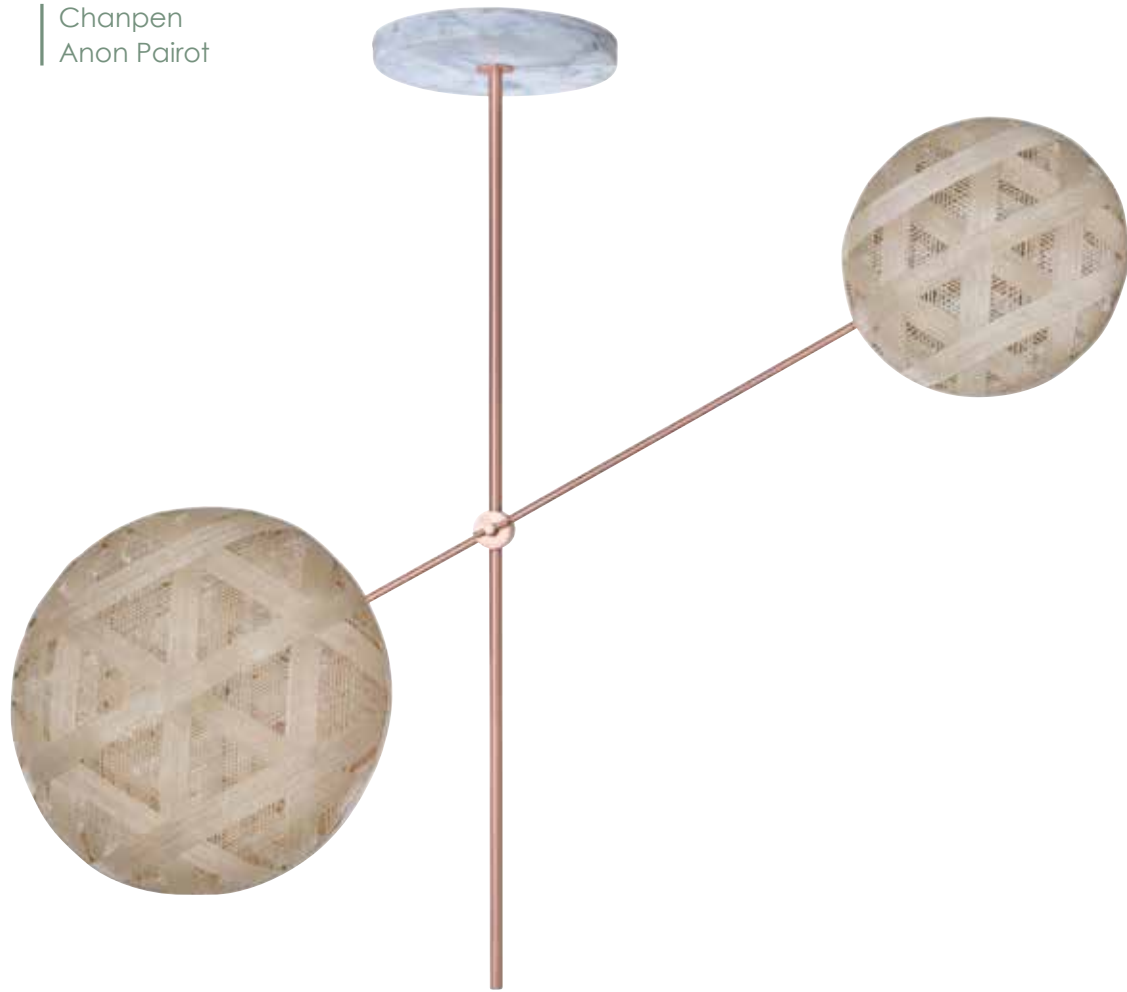

Chanpen
Anon Pairot

STRUCTURE PENDANT LAMP CHANPEN

2 lights **without shade**

H. 120 cm - Ø 100 cm

2 X E27 60W

Copper - **Ref. 20212**

Exists in Gun metal - **Ref. 20213**

Material : marble, metal

Shades sold separately (p.166).