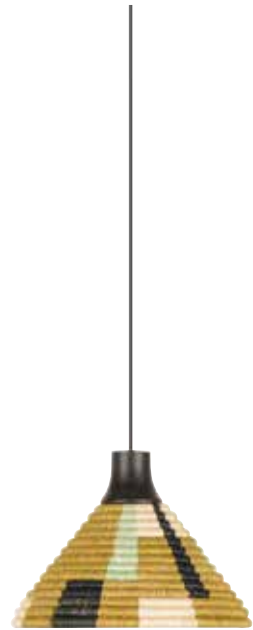

1 PENDANT LAMP PARROT XS

H. 18 cm - Ø 26 cm
E27 40W

Sand - **Ref. 21630**
Green - **Ref. 21631**
Brown - **Ref. 21632**
Material : abaca, rattan